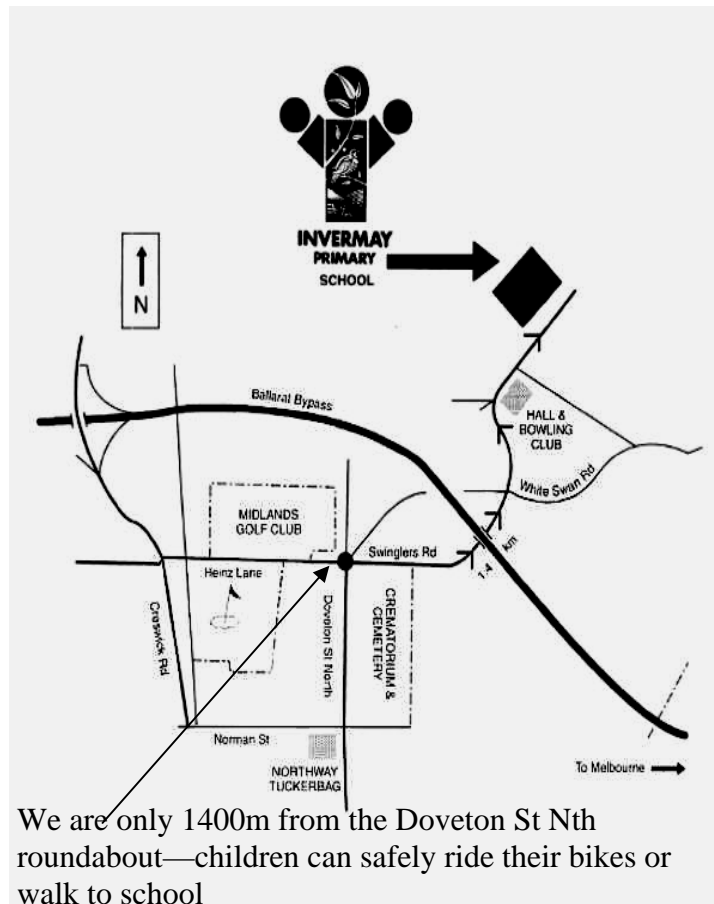

To find out more ...

- *We encourage you to telephone Mrs Henny Schenk the Principal on 53326396 to arrange a personal appointment.*
- *We warmly invite you and your family to visit us to view our programs and facilities.*
- *We run a 0-4 years of age registered Playgroup at the school each Wednesday from 10.00 am —12.00 pm.*
Contact the school for more details.